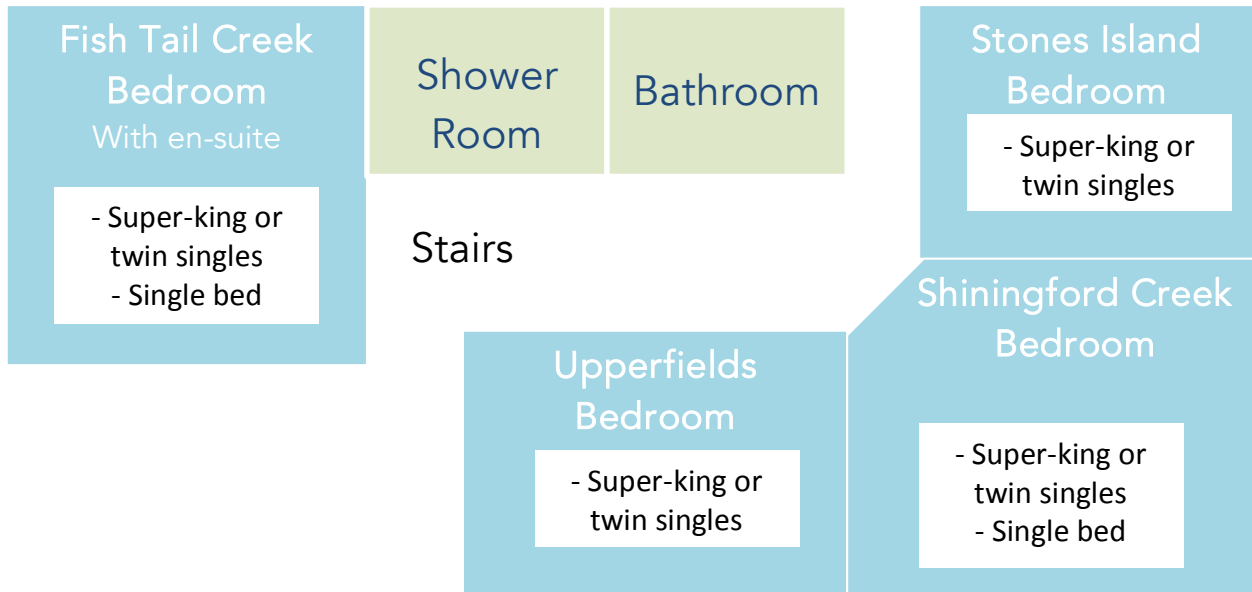

Shiningford

Manor – Sleeps 19 guests

Ground Floor

First Floor

Second Floor