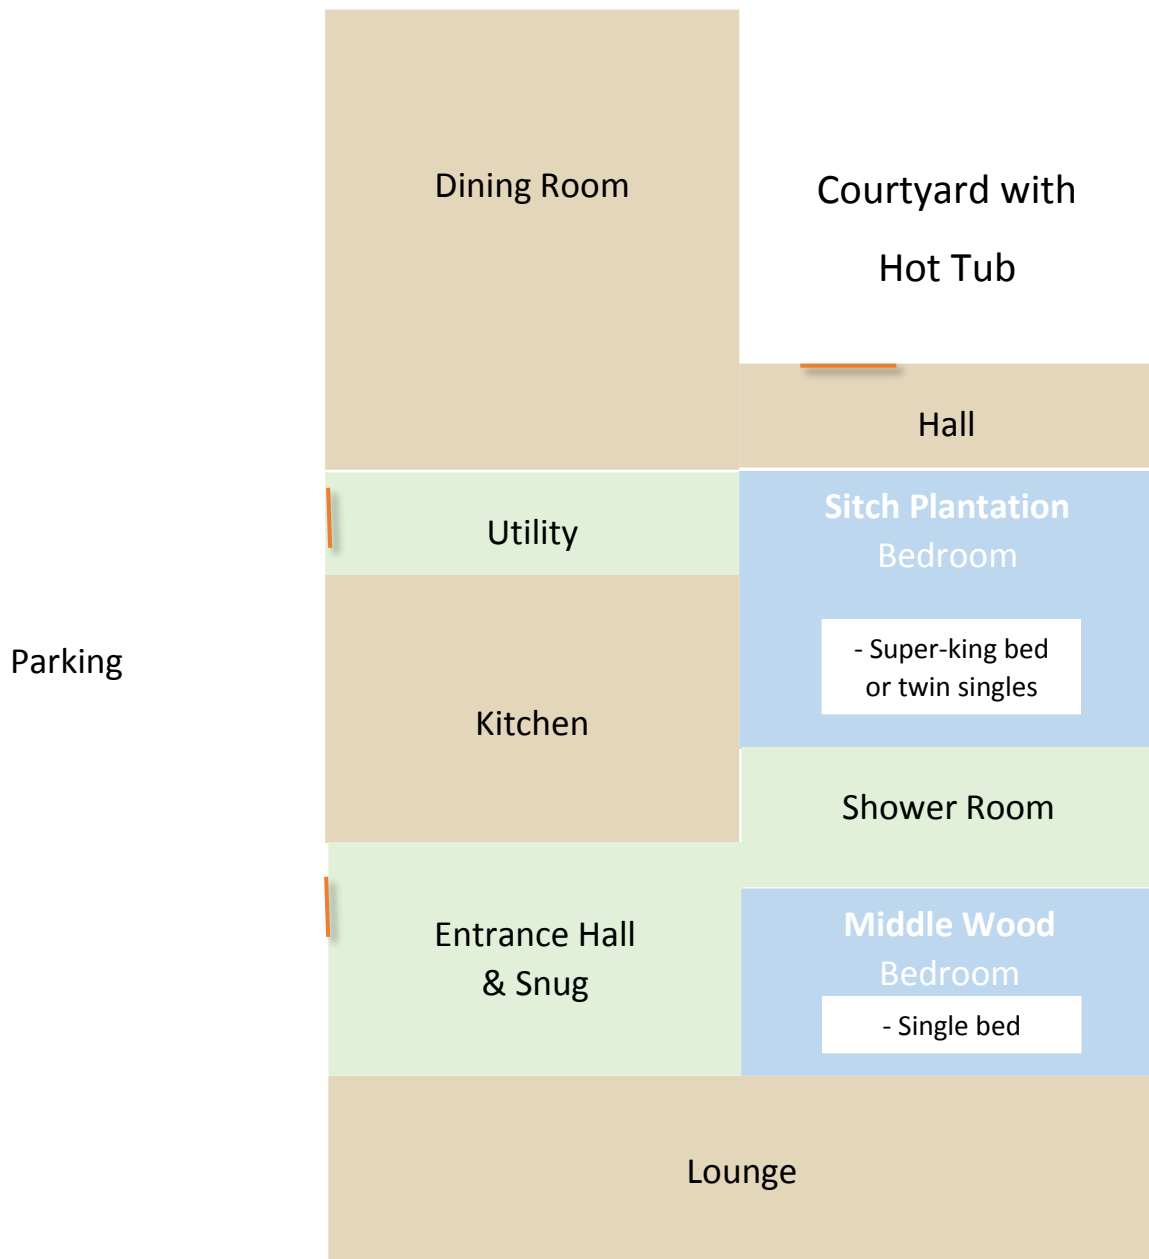

Shiningford

Manor – Sleeps 19 guests

Ground Floor

First Floor

Second Floor