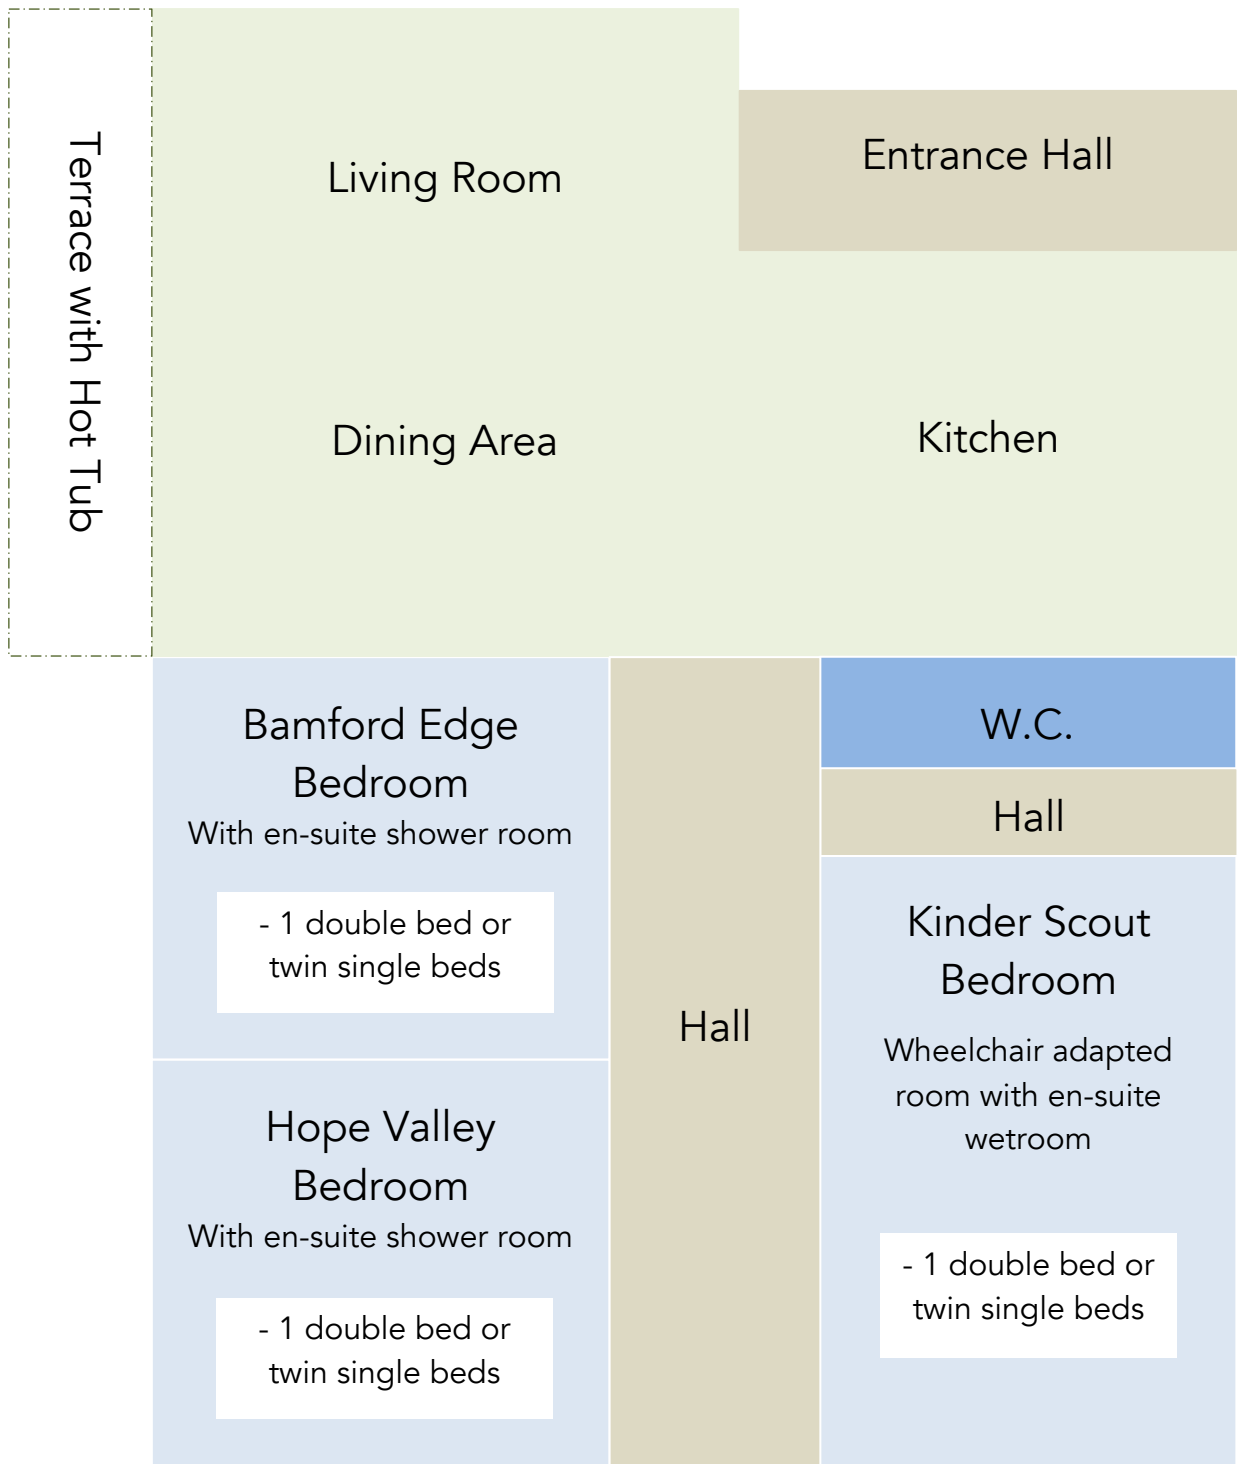

Shepherd's View Lodge

Sleeps 16

Ground Floor

First Floor