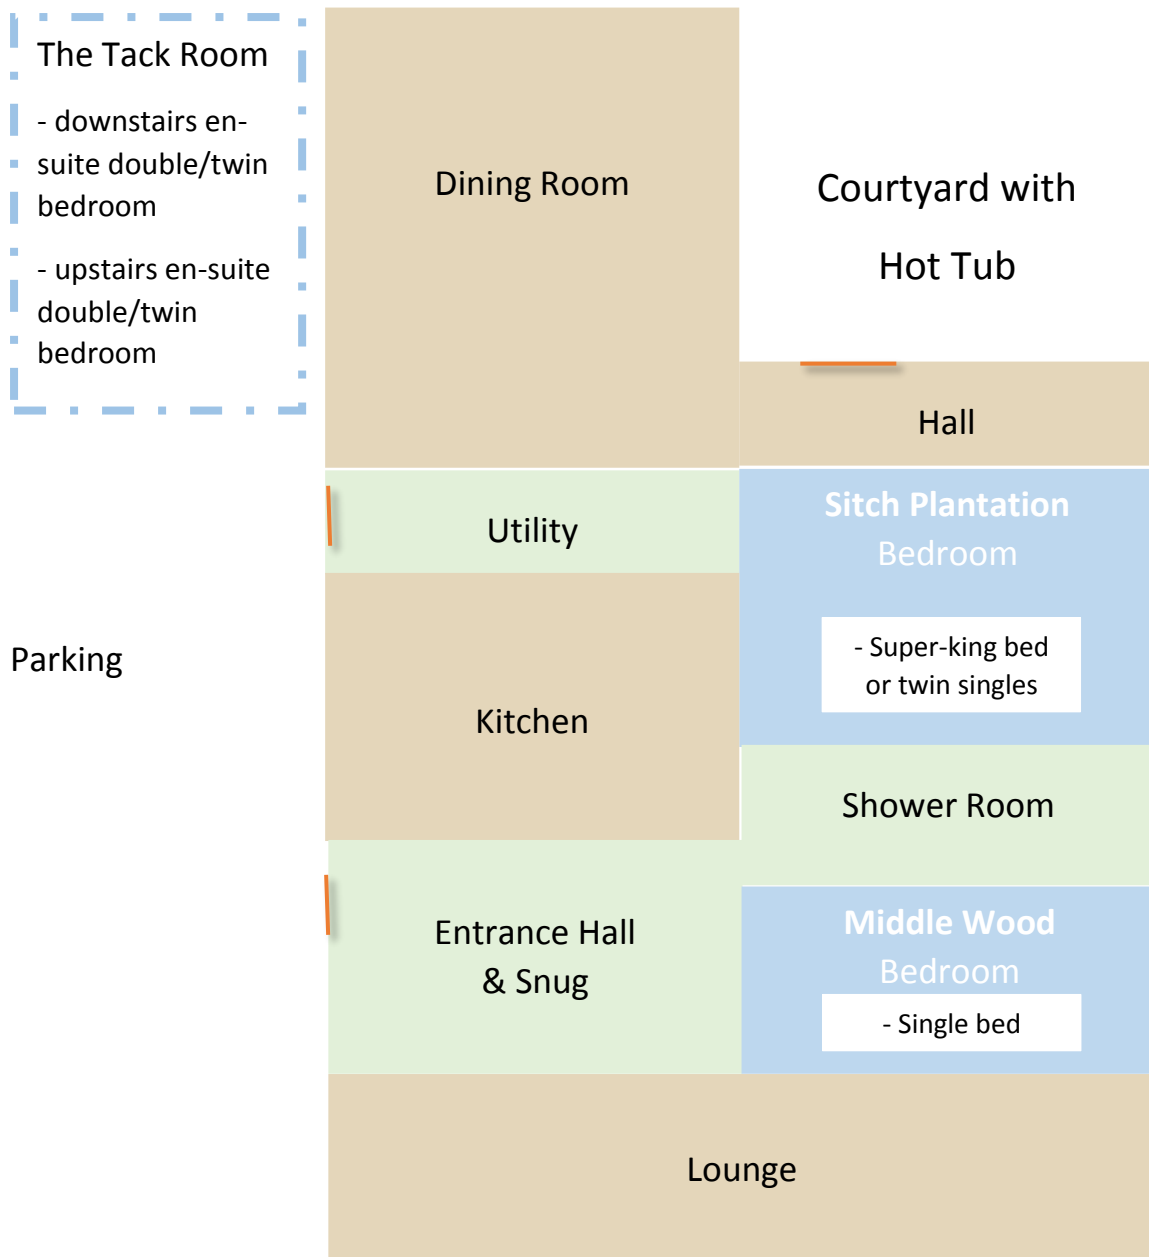

# Shiningford

Manor – Sleeps 19 guests  
The Tack Room – Sleeps 4 guests

## Ground Floor

## First Floor

## Second Floor