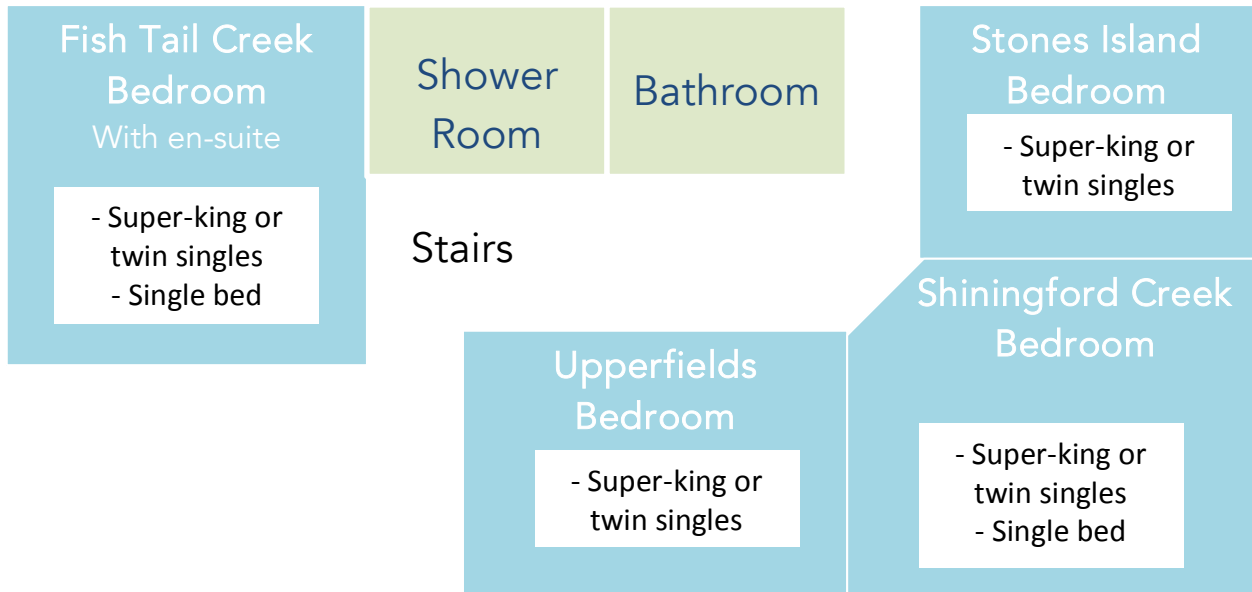

# Shiningford

Manor – Sleeps 19 guests  
The Tack Room – Sleeps 4 guests

## Ground Floor

## First Floor

## Second Floor