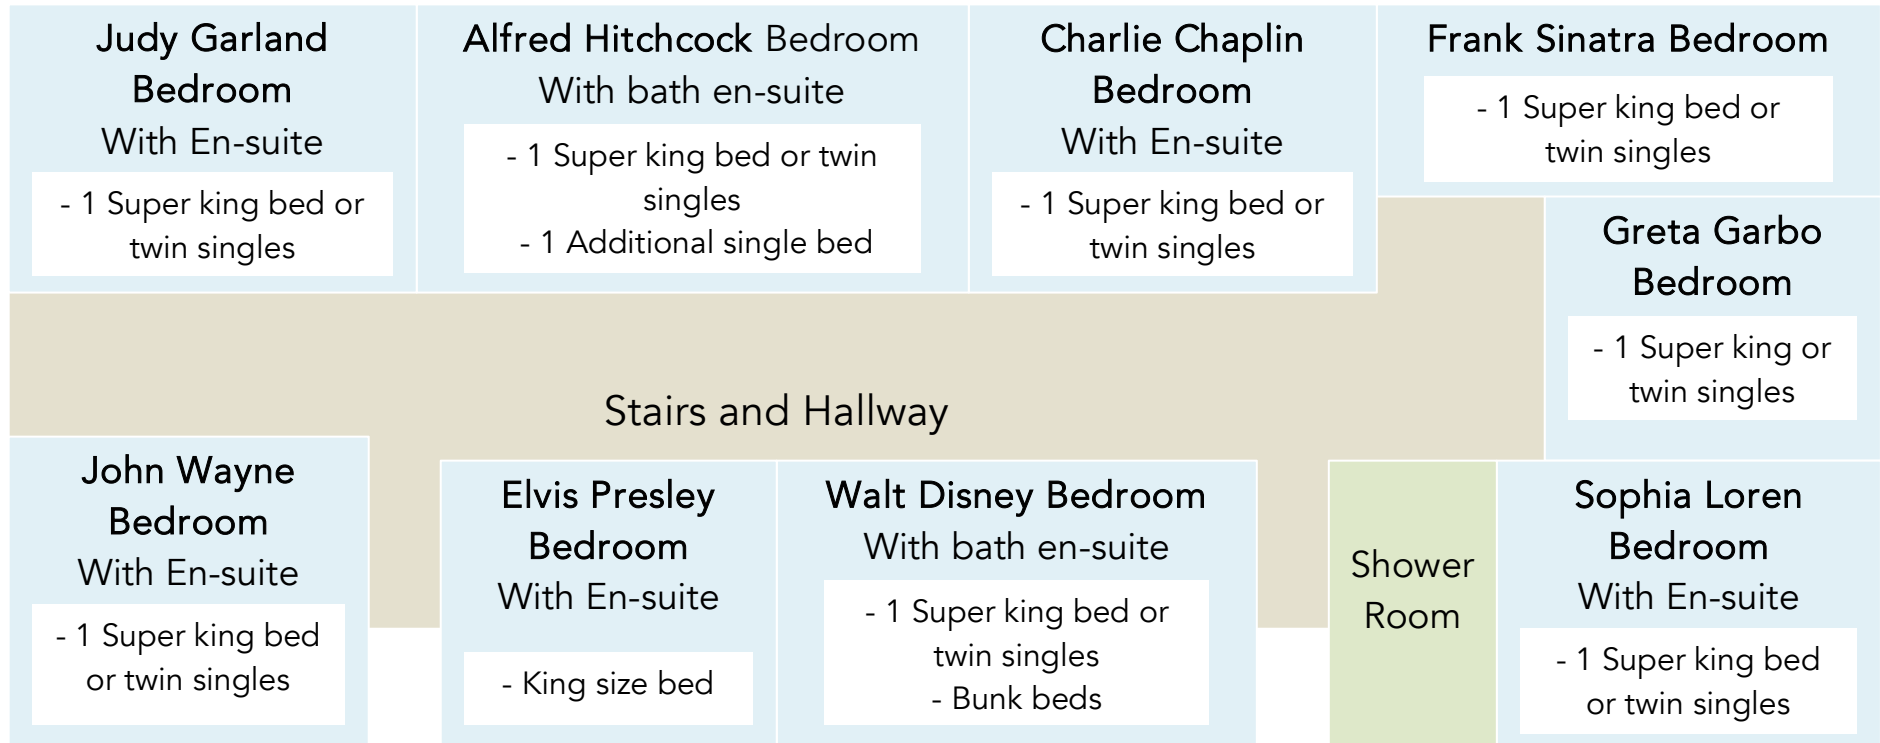

Hollywood House

Lower Ground Floor

Ground Floor

Garden Room

Garden

Main House

Fred Astaire & Ginger Rodgers Bedroom
With En-suite
4-Poster double bed

First Floor

Second Floor